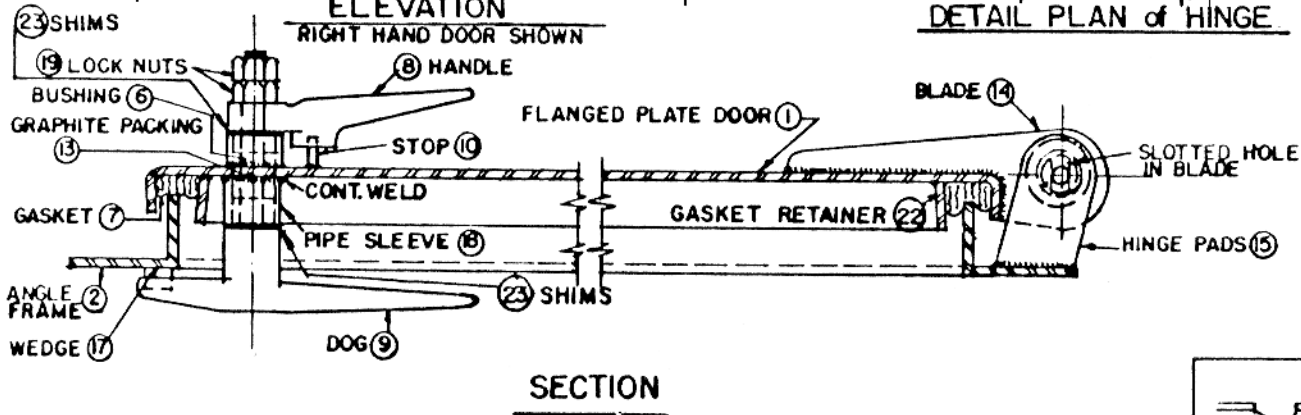

Marine & Construction Supplies  
 2312 N.W. 98th Street  
 Seattle, WA 98117 - (206) 782-8822  
 FAX (206) 782-9352

Marine & Construction Supplies  
 Seattle, Washington  
 WATERTIGHT DOOR WITH SIX (6) DOGS  
 M C S 1102