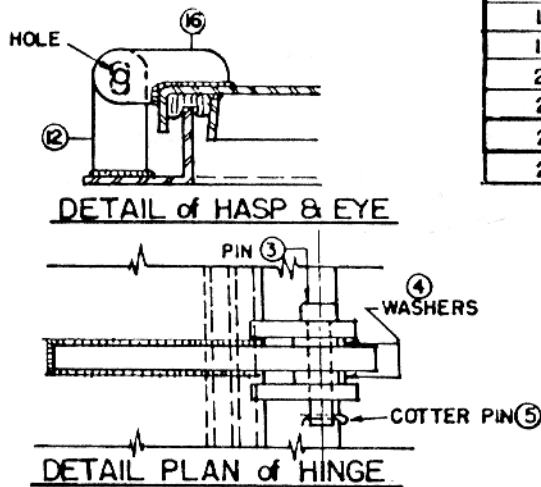

Marine & Construction Supplies  
 2312 N.W. 98th Street  
 Seattle, WA 98117 - (206) 782-8822  
 FAX (206) 782-9352

Marine & Construction Supplies  
 Seattle, Washington  
 WATERTIGHT DOOR WITH SIX (6) DOGS  
 M C S 1102